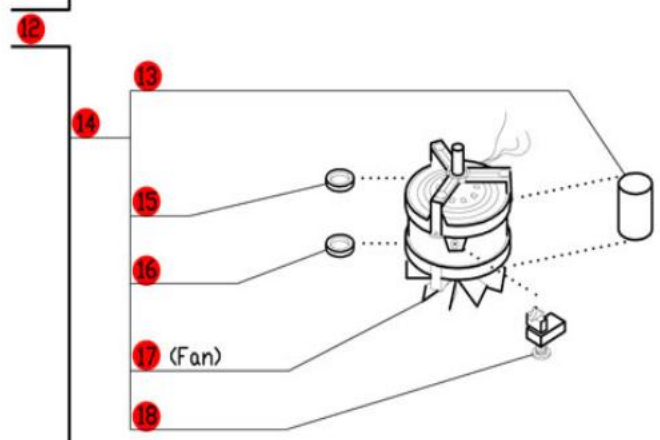

R100BCLR

Serial Numbers 12/xxxxx and 012xxxxx03
 1-Speed, 120 Volt, 1 Phase, 60Hz., 5/16 HP.
 1725 RPM, 7 Amps

* Number not available at time of printing.

**Click on Red Dot
 OR
 Call us
 800-465-6060**

ACCESSORIES