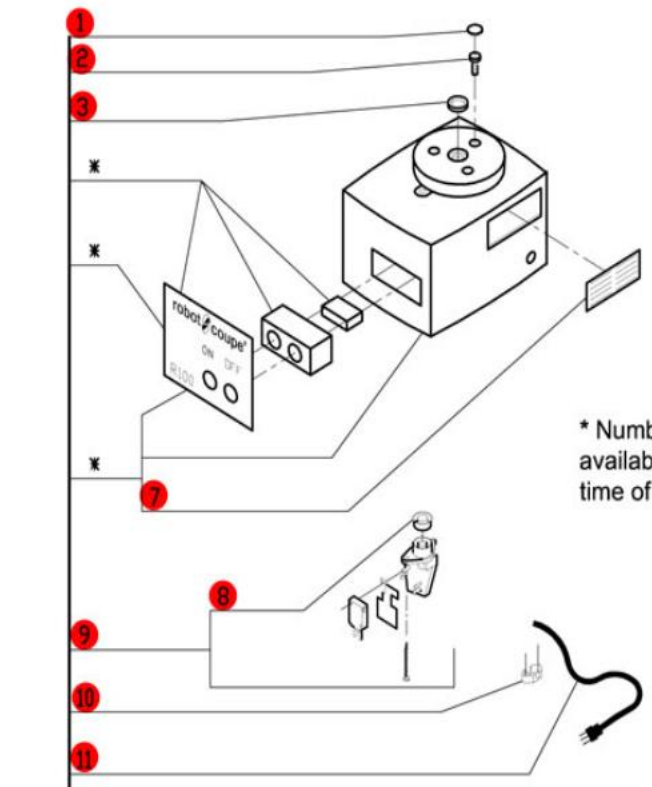

R100BCLR

Serial Numbers 12/xxxxx and 012xxxxx03
 1-Speed, 120 Volt, 1 Phase, 60Hz., 5/16 HP.
 1725 RPM, 7 Amps

* Number not available at time of printing.

**Click on Red Dot
 OR
 Call us
 800-465-6060**

ACCESSORIES