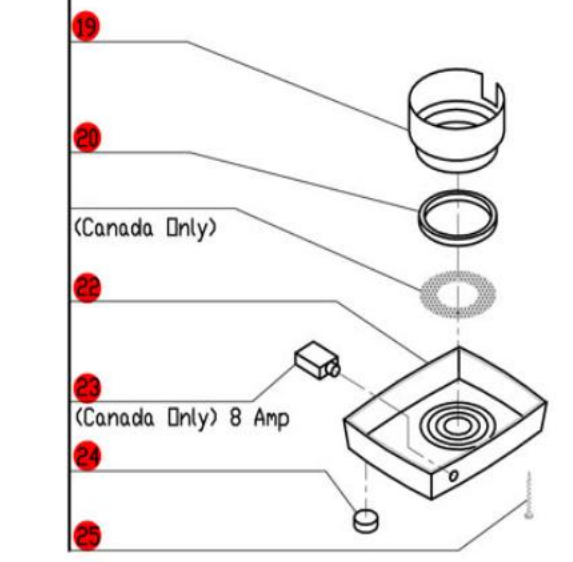

R100BCLR

Serial Numbers 12/xxxxx and 012xxxxx03
 1-Speed, 120 Volt, 1 Phase, 60Hz., 5/16 HP.
 1725 RPM, 7 Amps

* Number not available at time of printing.

**Click on Red Dot
 OR
 Call us
 800-465-6060**

ACCESSORIES