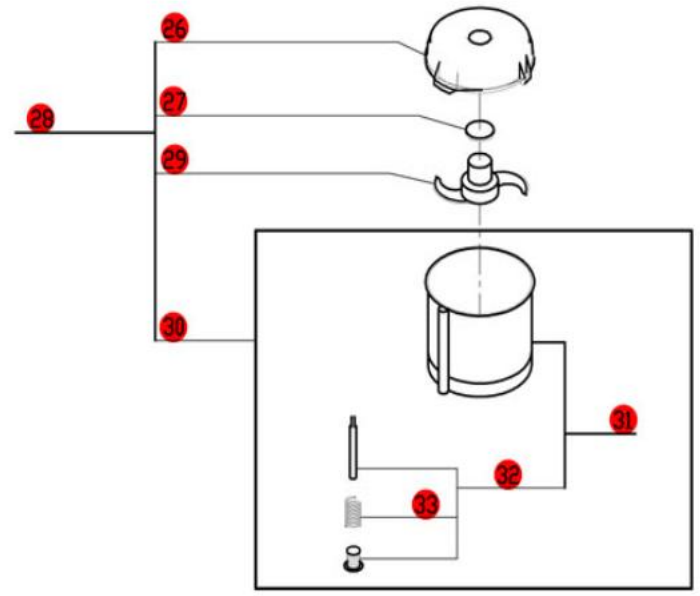

R100BCLR

Serial Numbers 12/xxxxx and 012xxxxx03
 1-Speed, 120 Volt, 1 Phase, 60Hz., 5/16 HP.
 1725 RPM, 7 Amps

* Number not available at time of printing.

**Click on Red Dot
 OR
 Call us
 800-465-6060**

ACCESSORIES